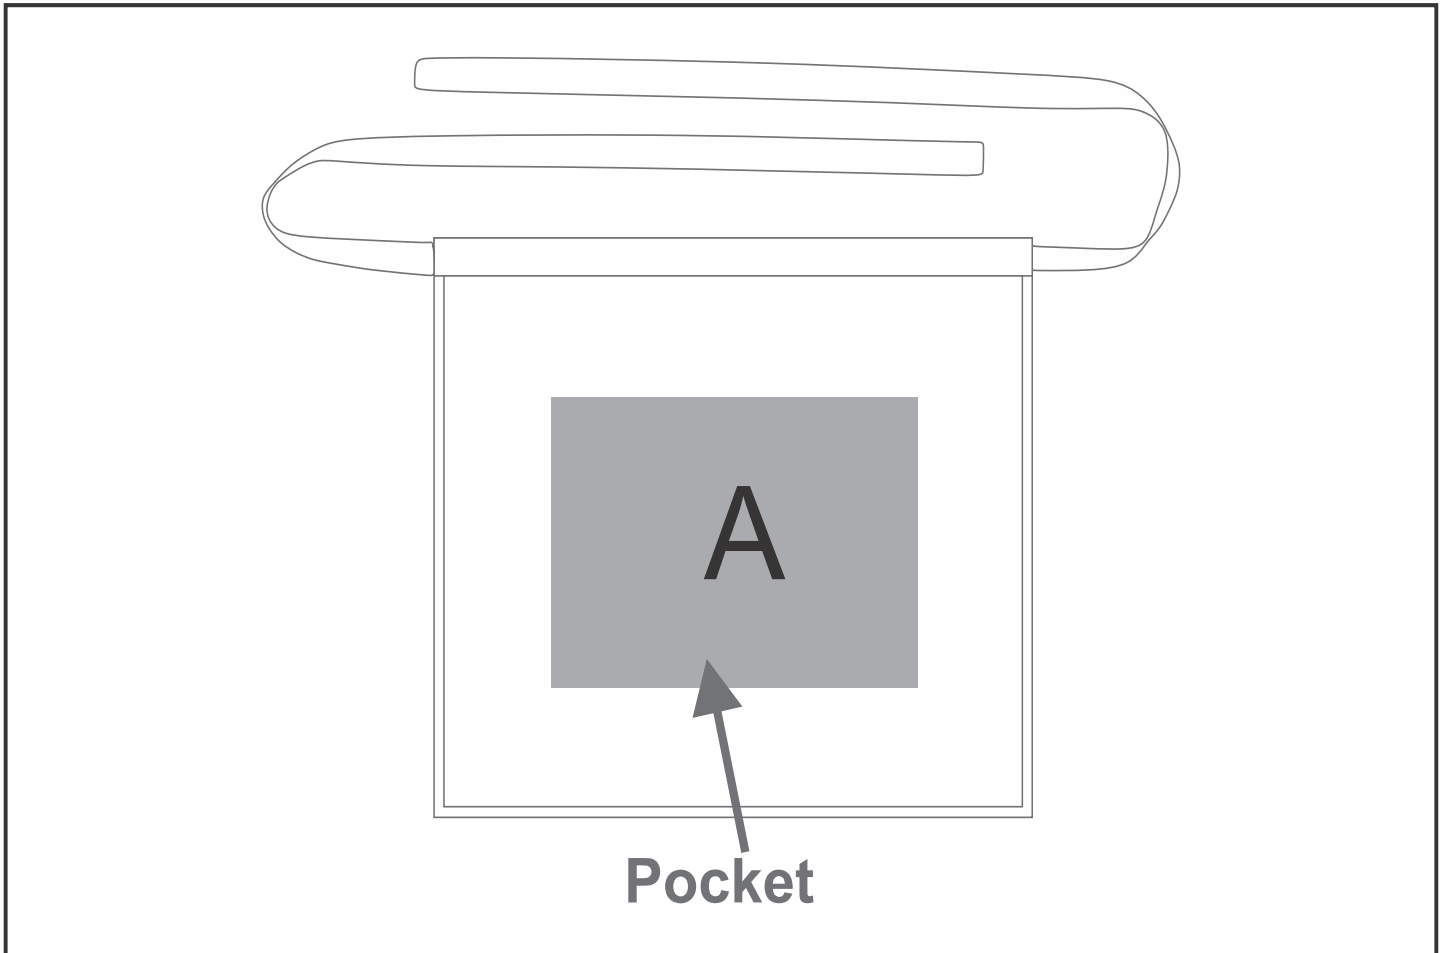

SG-HP-10-G

PPS Hoppla Waiters Half Apron

Need to know:

- Includes 1-Position Sublimation (setup fees apply)
- Please Note: We cannot guarantee 100% logo Alignment on all Brandable Panels.

Branding Options:

Position	Branding Method (Branding Code)	No. of Colours	Dimension
A	Custom Sublimation A (CPSUB-A)	Full Colour	322mm wide x 244mm high